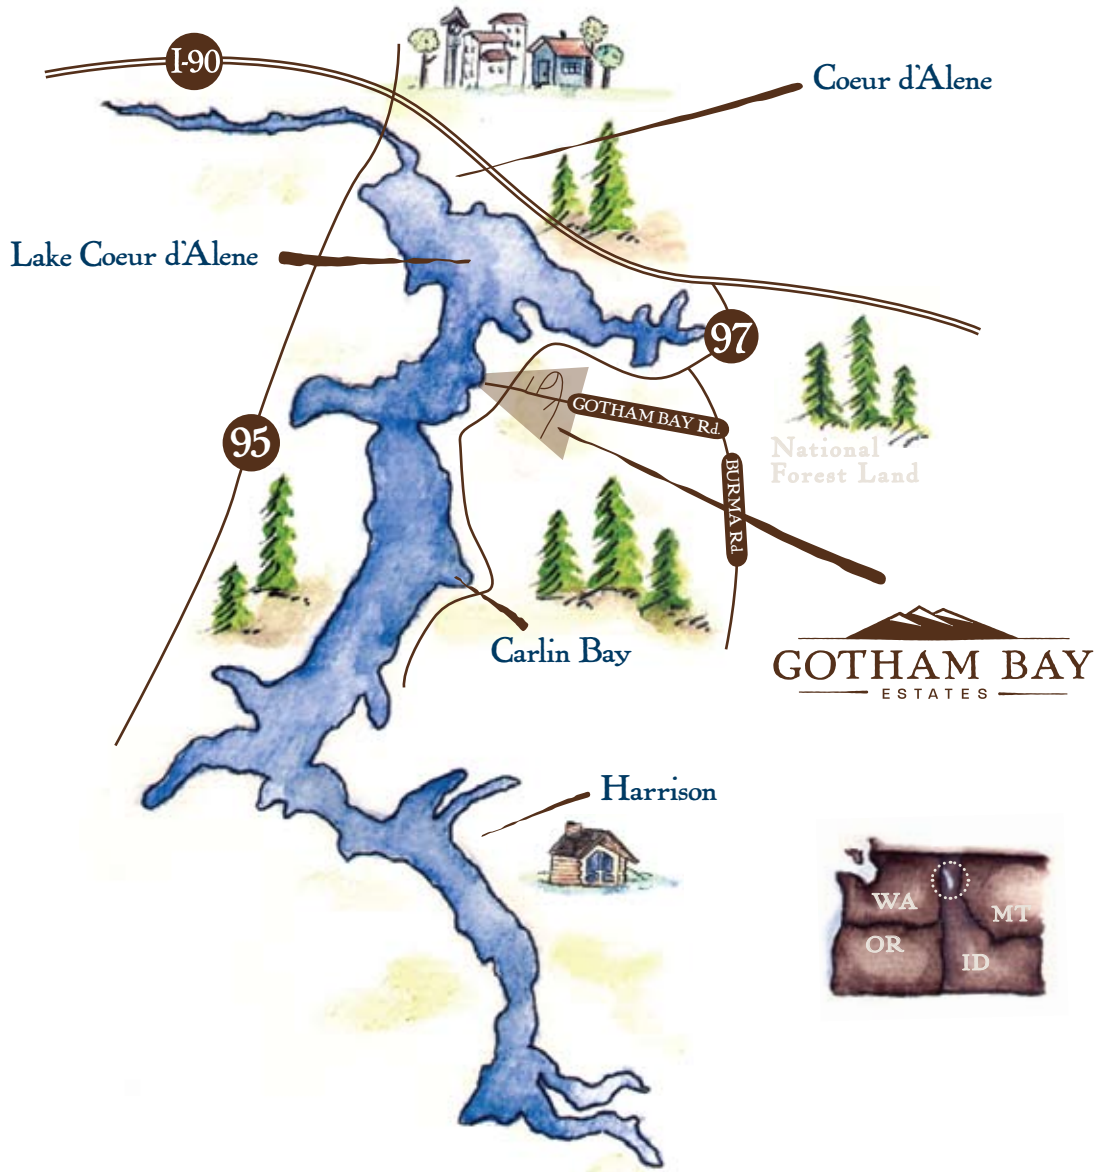

# GOTHAM BAY ESTATES

## DIRECTIONS:

Head East on I-90. Take Wolf Lodge/Harrison Exit #22. Head South on Hwy 97.  
Before Arrow Point, Left on Berma Rd. and Right on Gotham Bay Rd.

OR

Pass Arrow Point, Turn Left on Gotham Bay Rd.